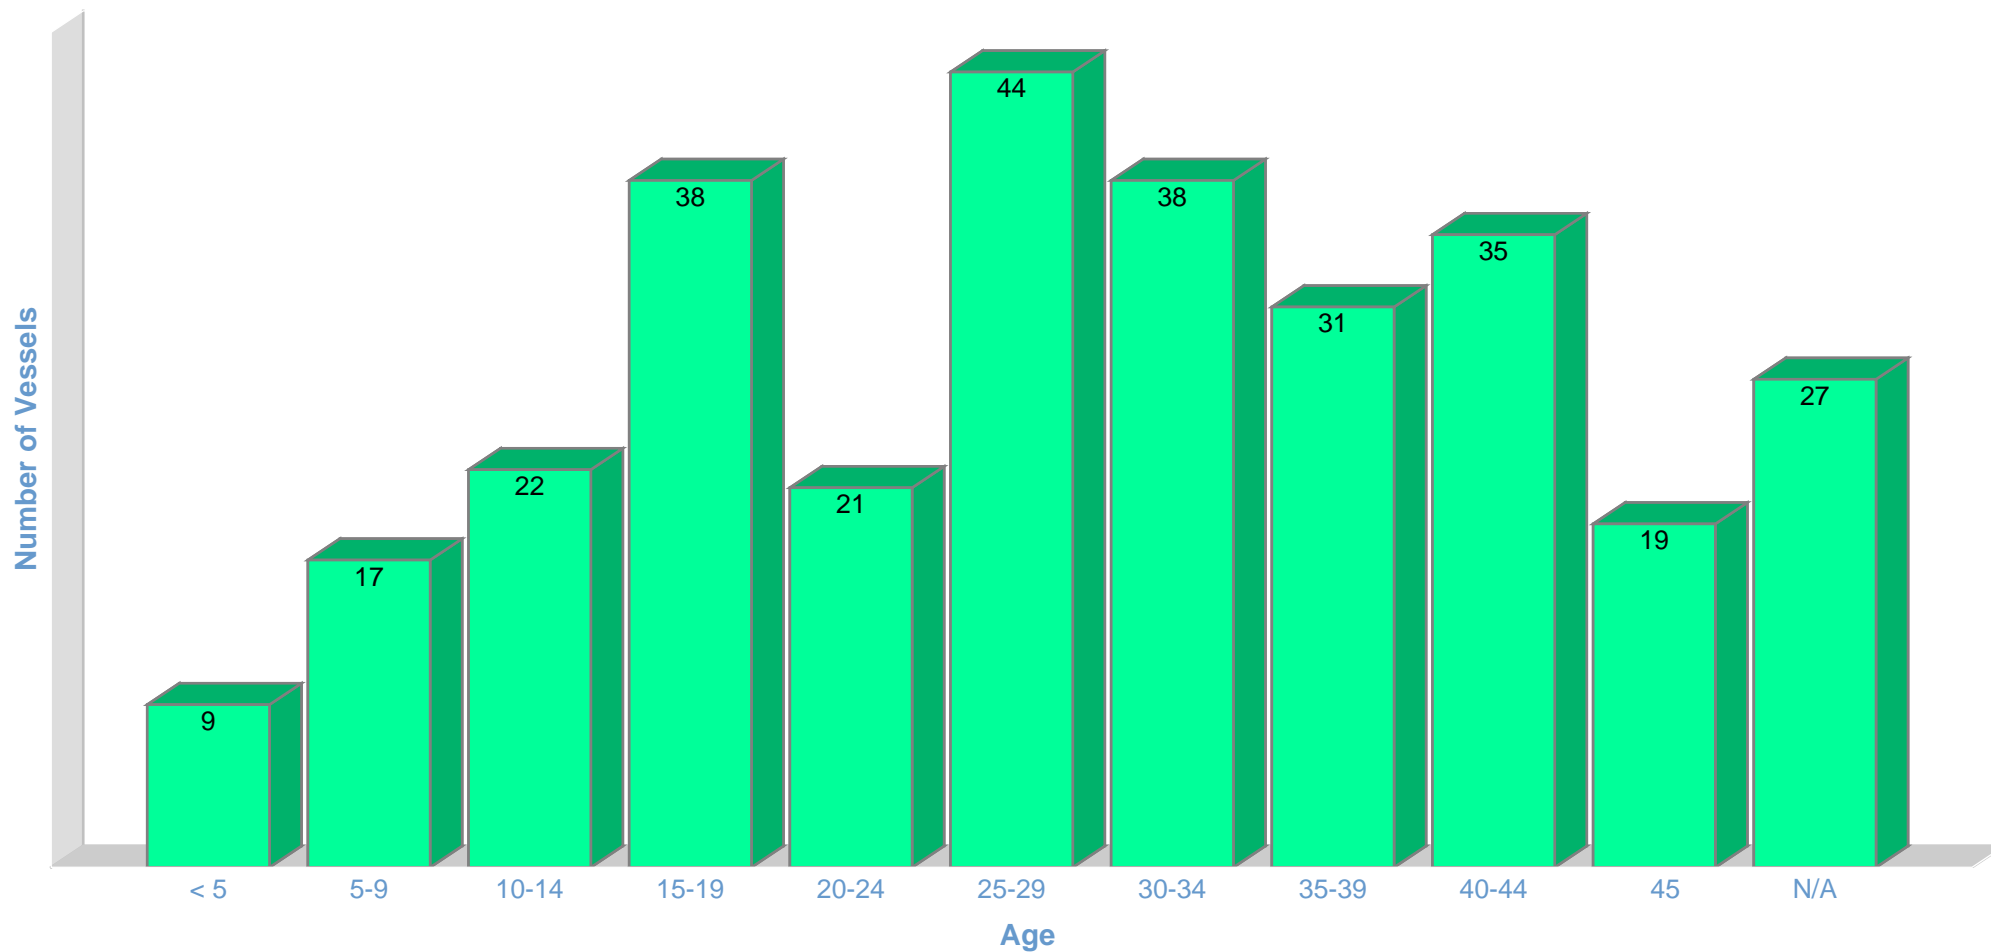

## 2. Operating European Research Vessels By Country

**Source:** EurOcean\_RV, EurOcean.

**Date:** 25 of June 2018

Notes (when appropriate): n/a - not available, Due to chart design constraints some data labels (correspondent to 1 or 2 occurrences) may not appear in the correspondent data series

### 3. Operating European Research Vessels By Age

**Source:** EurOcean\_RV, EurOcean.

**Date:** 25 of June 2018

Notes (when appropriate): n/a - not available, Due to chart design constraints some data labels (correspondent to 1 or 2 occurrences) may not appear in the correspondent data series

### 6. Operating European Research Vessels built in the last 14 years, according to Country