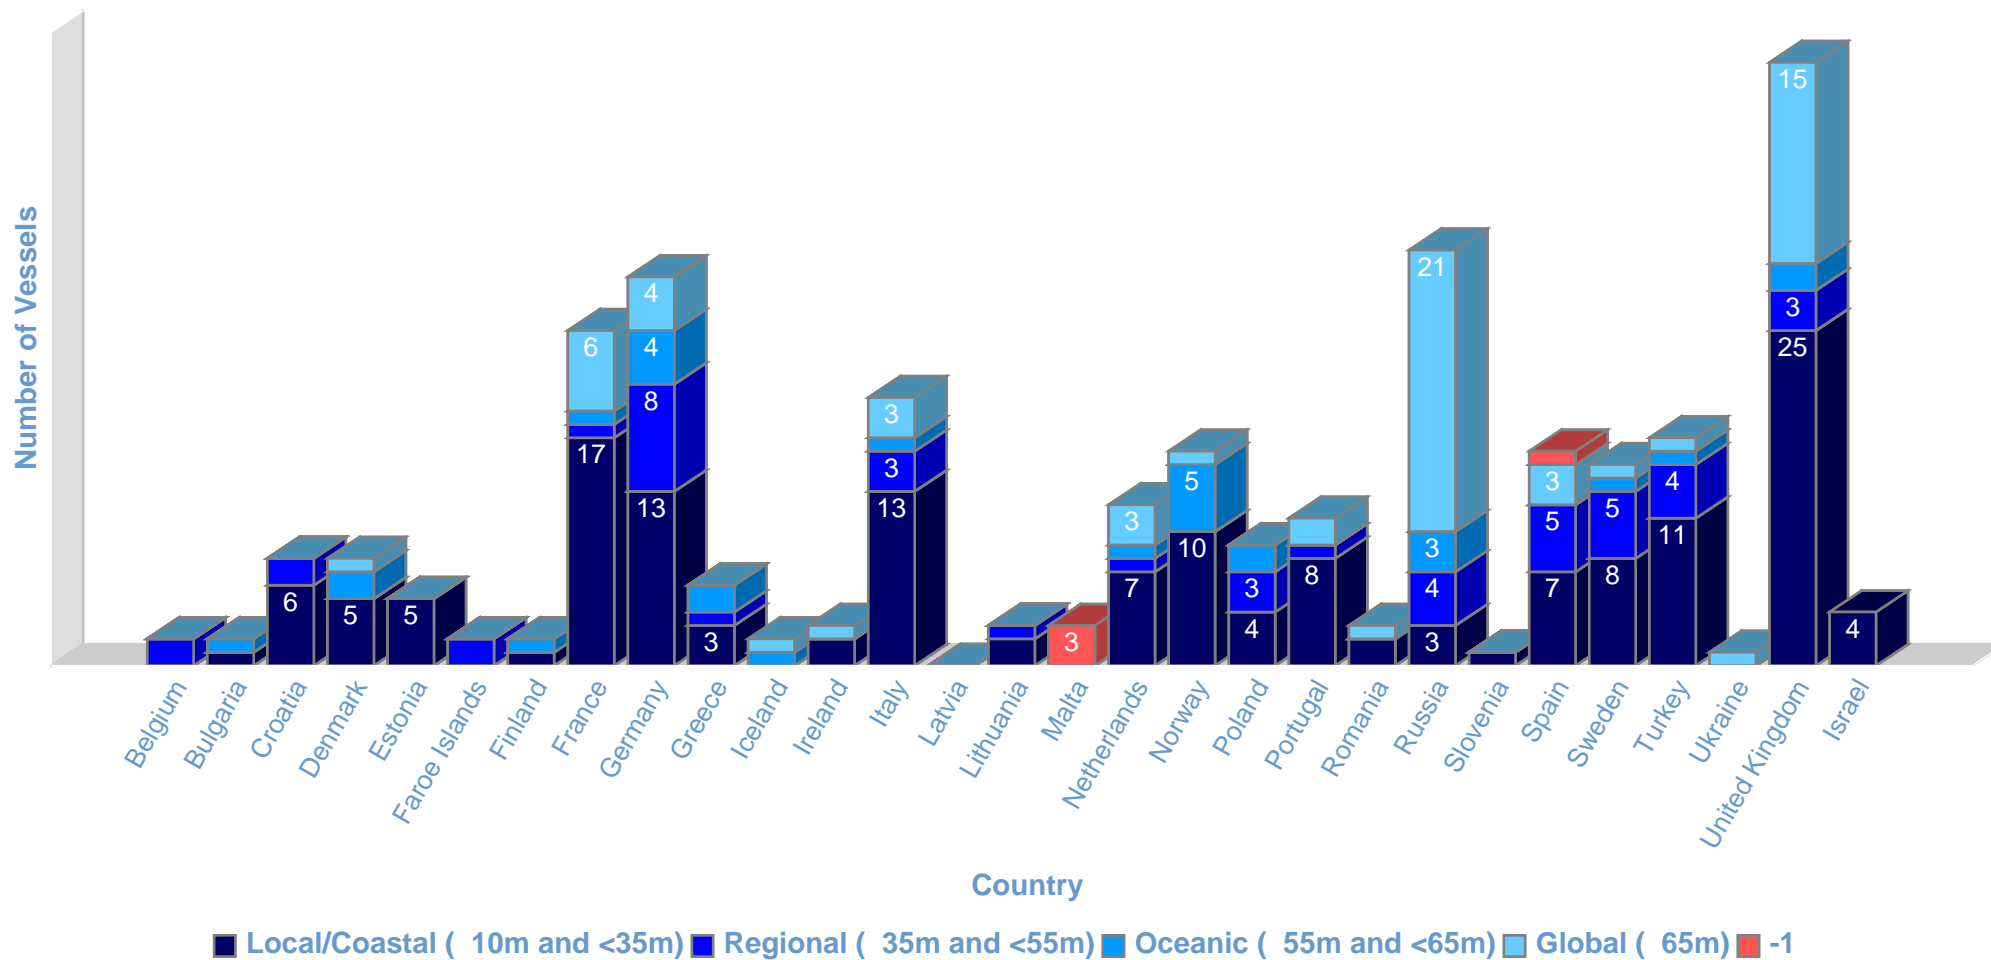

## 2. Operating European Research Vessels By Country

**Source:** EurOcean\_RV, EurOcean.

**Date:** 25 of June 2018

Notes (when appropriate): n/a - not available, Due to chart design constraints some data labels (correspondent to 1 or 2 occurrences) may not appear in the correspondent data series

### 3. Operating European Research Vessels By Age

**Source:** EurOcean\_RV, EurOcean.

**Date:** 25 of June 2018

Notes (when appropriate): n/a - not available, Due to chart design constraints some data labels (correspondent to 1 or 2 occurrences) may not appear in the correspondent data series

#### 4. Operating European Research Vessels By Class, according to Country

**Source:** EurOcean\_RV, EurOcean.

**Date:** 25 of June 2018

Notes (when appropriate): n/a - not available, Due to chart design constraints some data labels (correspondent to 1 or 2 occurrences) may not appear in the correspondent data series

### 6. Operating European Research Vessels built in the last 14 years, according to Country