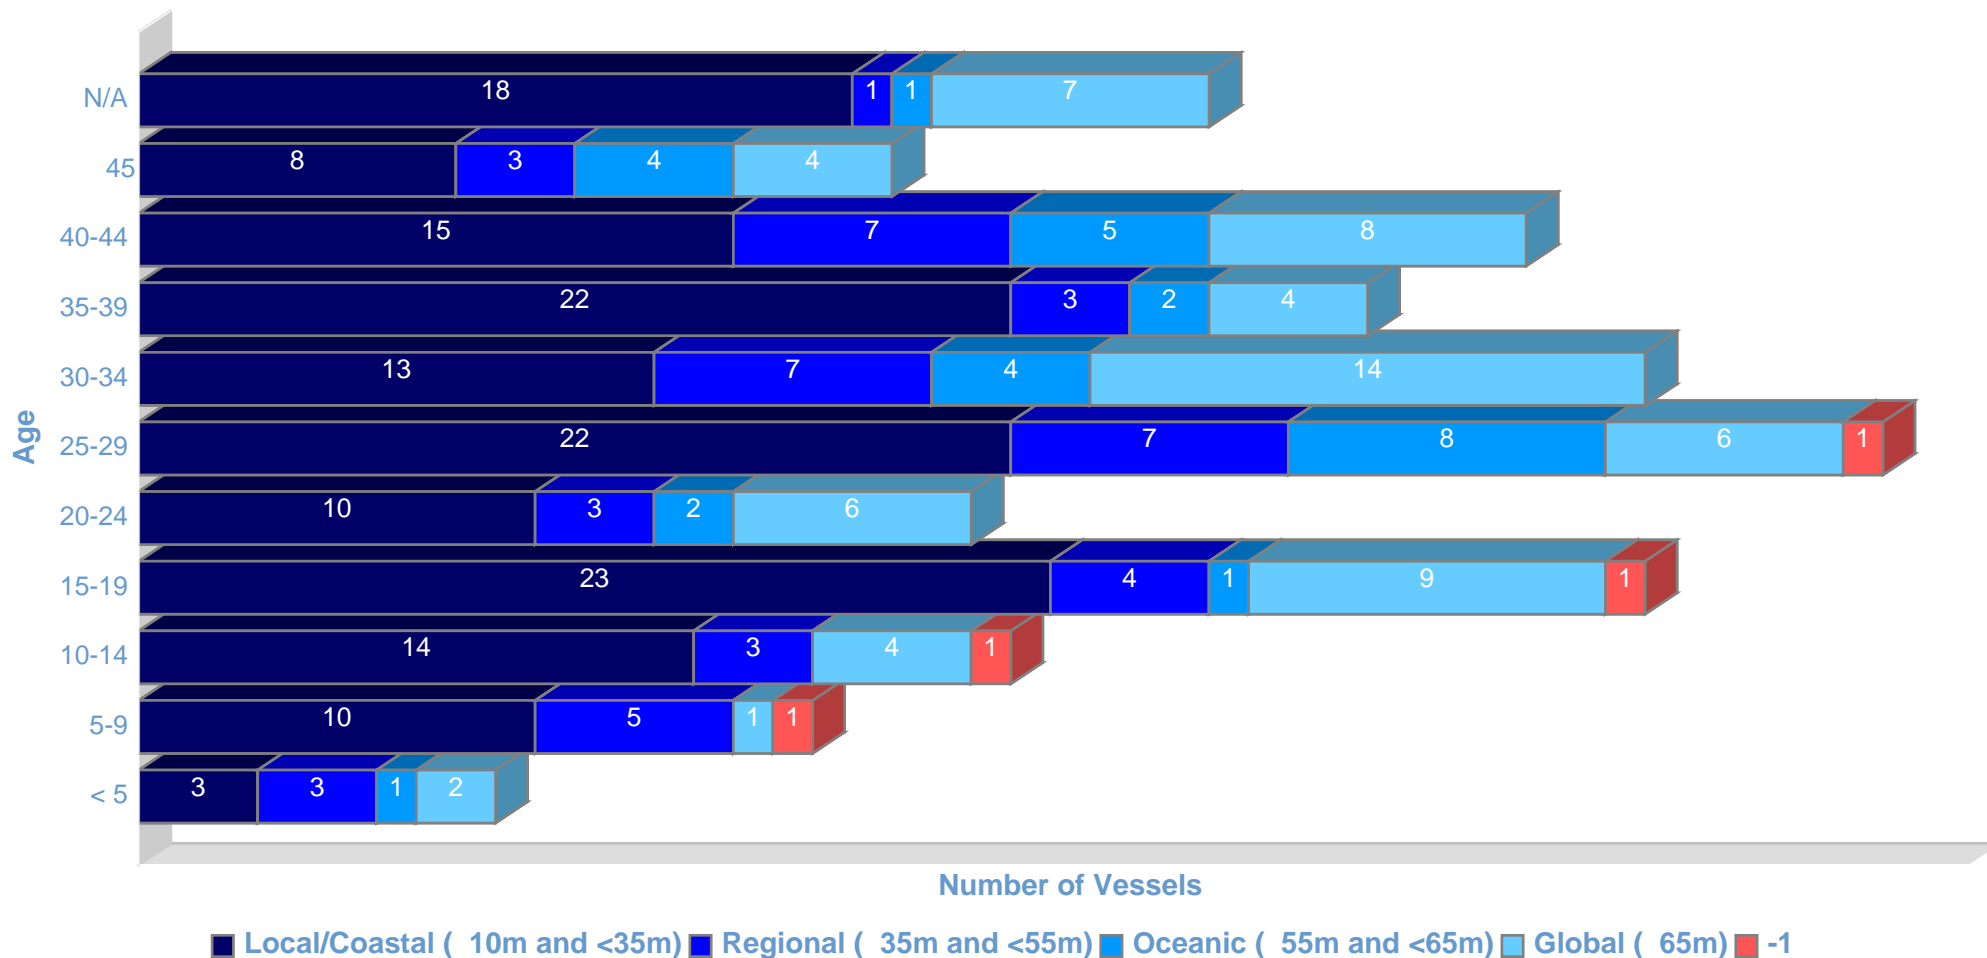

### 3. Operating European Research Vessels By Age

**Source:** EurOcean\_RV, EurOcean.

**Date:** 25 of June 2018

Notes (when appropriate): n/a - not available, Due to chart design constraints some data labels (correspondent to 1 or 2 occurrences) may not appear in the correspondent data series

#### 4. Operating European Research Vessels By Class, according to Country

**Source:** EurOcean\_RV, EurOcean.

**Date:** 25 of June 2018

Notes (when appropriate): n/a - not available, Due to chart design constraints some data labels (correspondent to 1 or 2 occurrences) may not appear in the correspondent data series

### 5. Operating European Research Vessels By Age, according to Class

**Source:** EurOcean\_RV, EurOcean.

**Date:** 25 of June 2018

Notes (when appropriate): n/a - not available, Due to chart design constraints some data labels (correspondent to 1 or 2 occurrences) may not appear in the correspondent data series

### 6. Operating European Research Vessels built in the last 14 years, according to Country