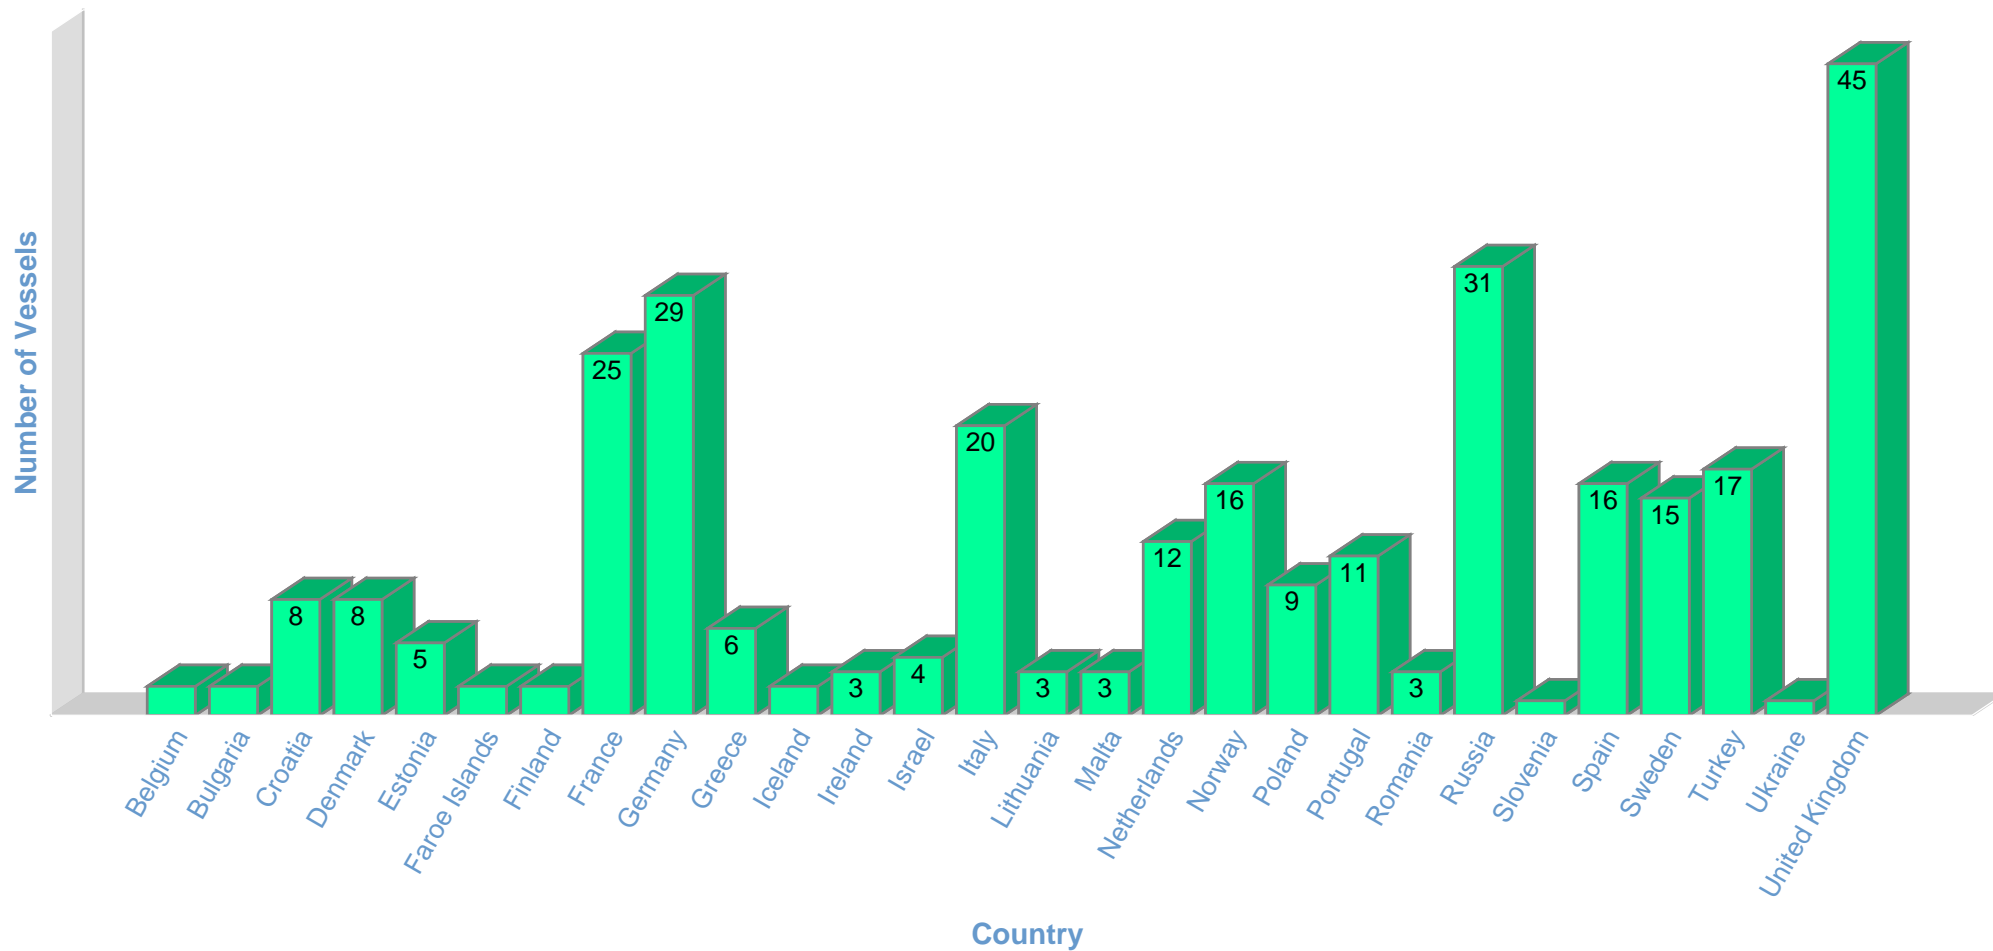

## 1. Operating European Research Vessels By Class

● Local/Coastal ( 10m and <35m) ● Regional ( 35m and <55m) ● Oceanic ( 55m and <65m) ● Global ( 65m) ● N/A

Source: EurOcean\_RV, EurOcean.

Date: 25 of June 2018

## 2. Operating European Research Vessels By Country

**Source:** EurOcean\_RV, EurOcean.

**Date:** 25 of June 2018

Notes (when appropriate): n/a - not available, Due to chart design constraints some data labels (correspondent to 1 or 2 occurrences) may not appear in the correspondent data series

### 6. Operating European Research Vessels built in the last 14 years, according to Country