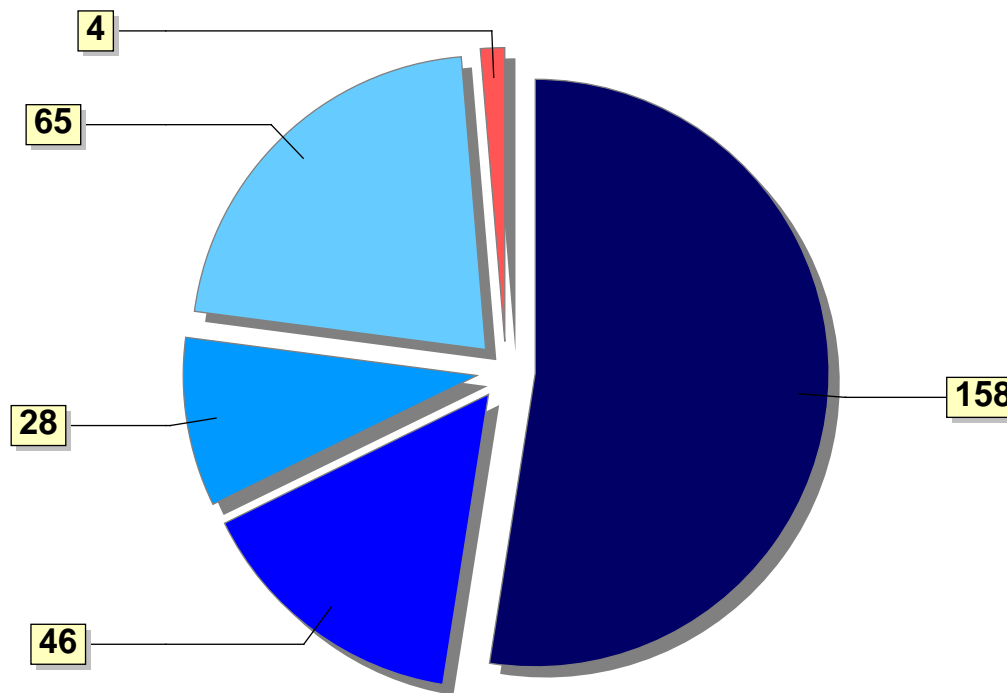

## 1. Operating European Research Vessels By Class

● Local/Coastal ( 10m and <35m) ● Regional ( 35m and <55m) ● Oceanic ( 55m and <65m) ● Global ( 65m) ● N/A

Source: EurOcean\_RV, EurOcean.

Date: 25 of June 2018

### 6. Operating European Research Vessels built in the last 14 years, according to Country